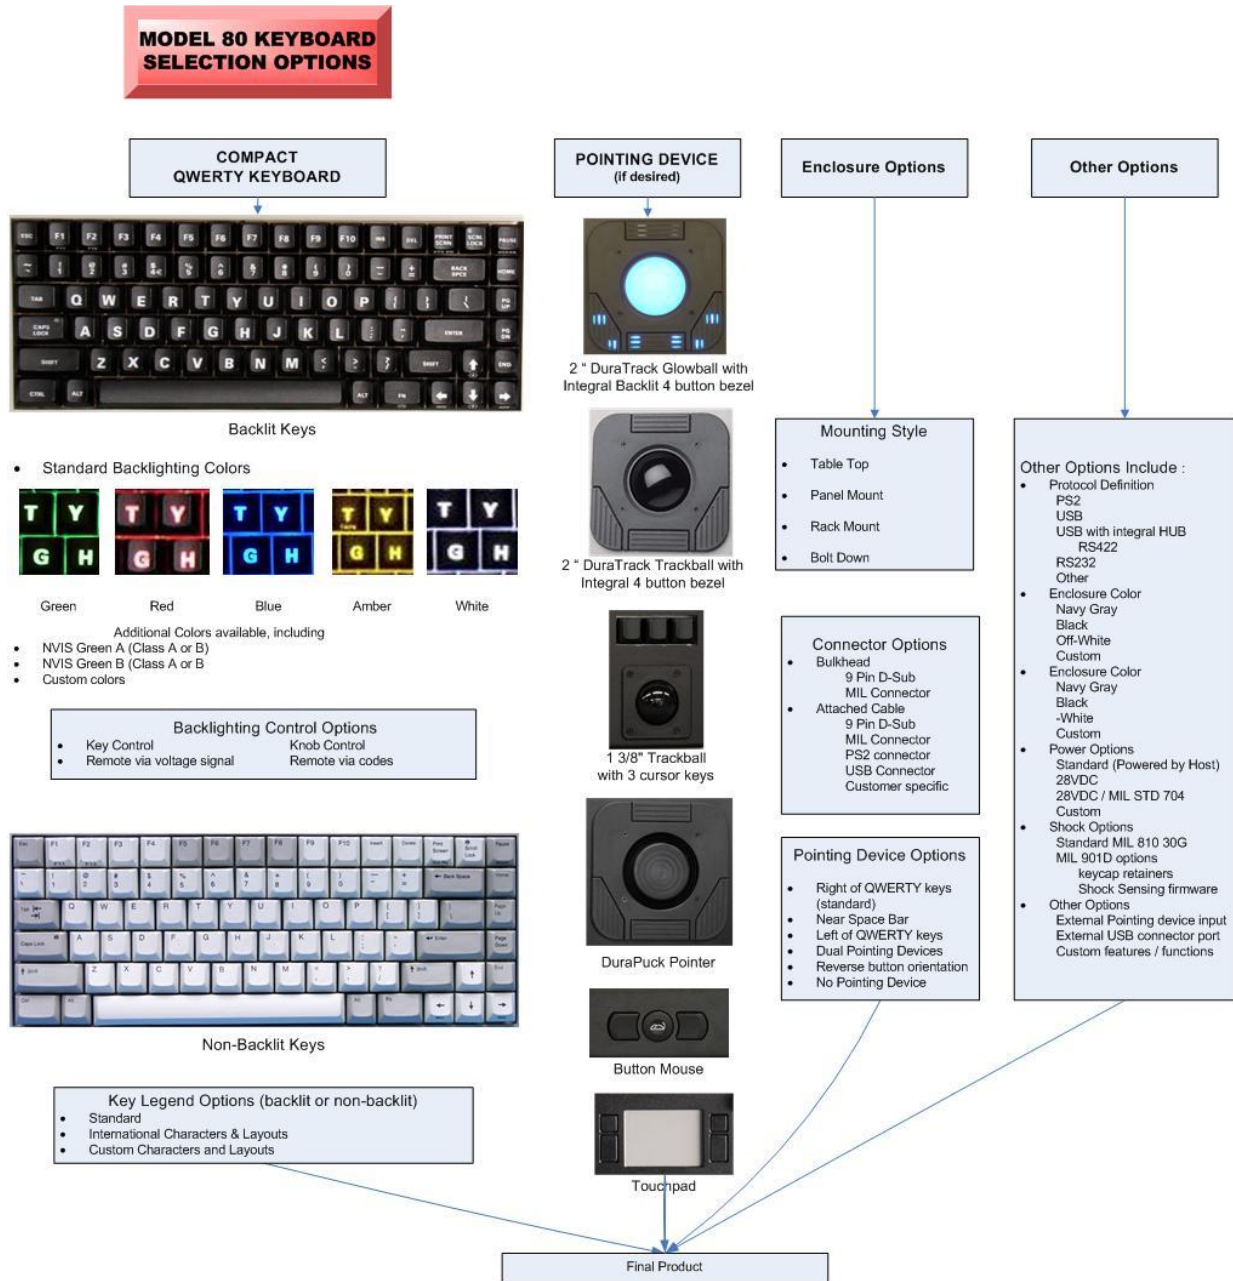

Custom keycap legends and Multi color keys available

High speed data entry, N-Key rollover (easy to type ergonomic keys)

Full-Travel, solid state switches with electronically controlled debounce

Interfaces

USB, SUN USB, PS2, other interfaces upon request

Enclosures

Durable metal enclosure with scratch resistant finish

Panel mount and custom modifications available upon request

Enclosure Colors: Standard are black, Navy gray, Army green, and off-white; Custom colors are available upon request

Cables (optional)

Various lengths, USB (Type A single or pair), PS2 (6 pin Mini DIN), or per customer request

Pointing Devices

Various options available, including 1 3/8" or 2" Trackballs, Puck pointing device, or none

Table Top Model 80 with 2" DuraTrackball

Table Top Model 80 with 1 3/8" trackball

CORTRON

RUGGED H M I

Model 80 Rugged Keyboard

Product Options

Get What YOU want for YOUR project. With the modular nature of our product options, Cortron will build a keyboard to meet **your** project requirements while still being COTS. With over 1900 active part numbers, there's a good chance that Cortron has already built a product similar to what you are looking for. And if we haven't, we're happy to work with you to make a new version that will meet your application requirements. Contact us today to get a keyboard that meets **your** needs!